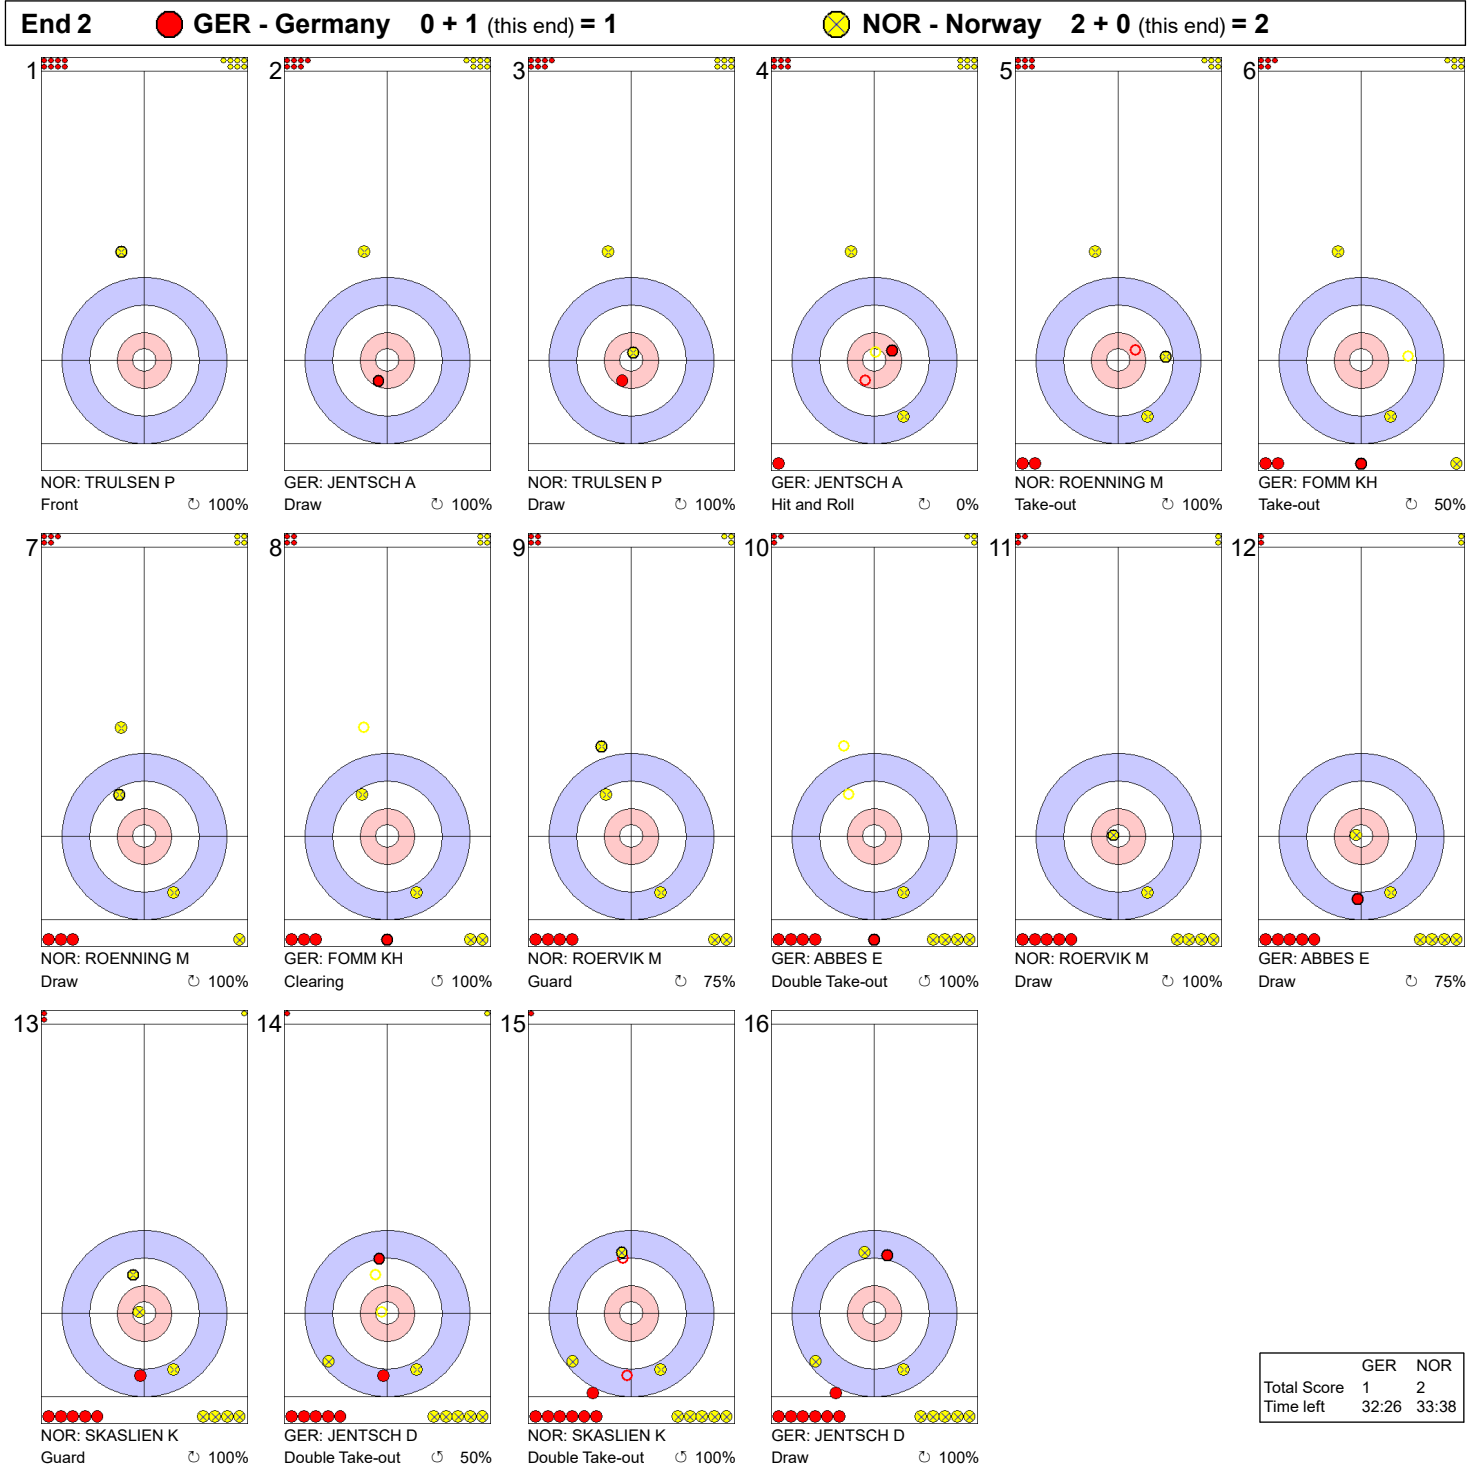

Game - Shot by Shot

Legend:
 Clockwise
 Counter-clockwise
 - Not considered

Game - Shot by Shot

Legend:
 ↻ Clockwise ↺ Counter-clockwise - Not considered

Game - Shot by Shot

Legend:
 Clockwise Counter-clockwise - Not considered

Game - Shot by Shot

Legend:
 ↻ Clockwise ↺ Counter-clockwise - Not considered