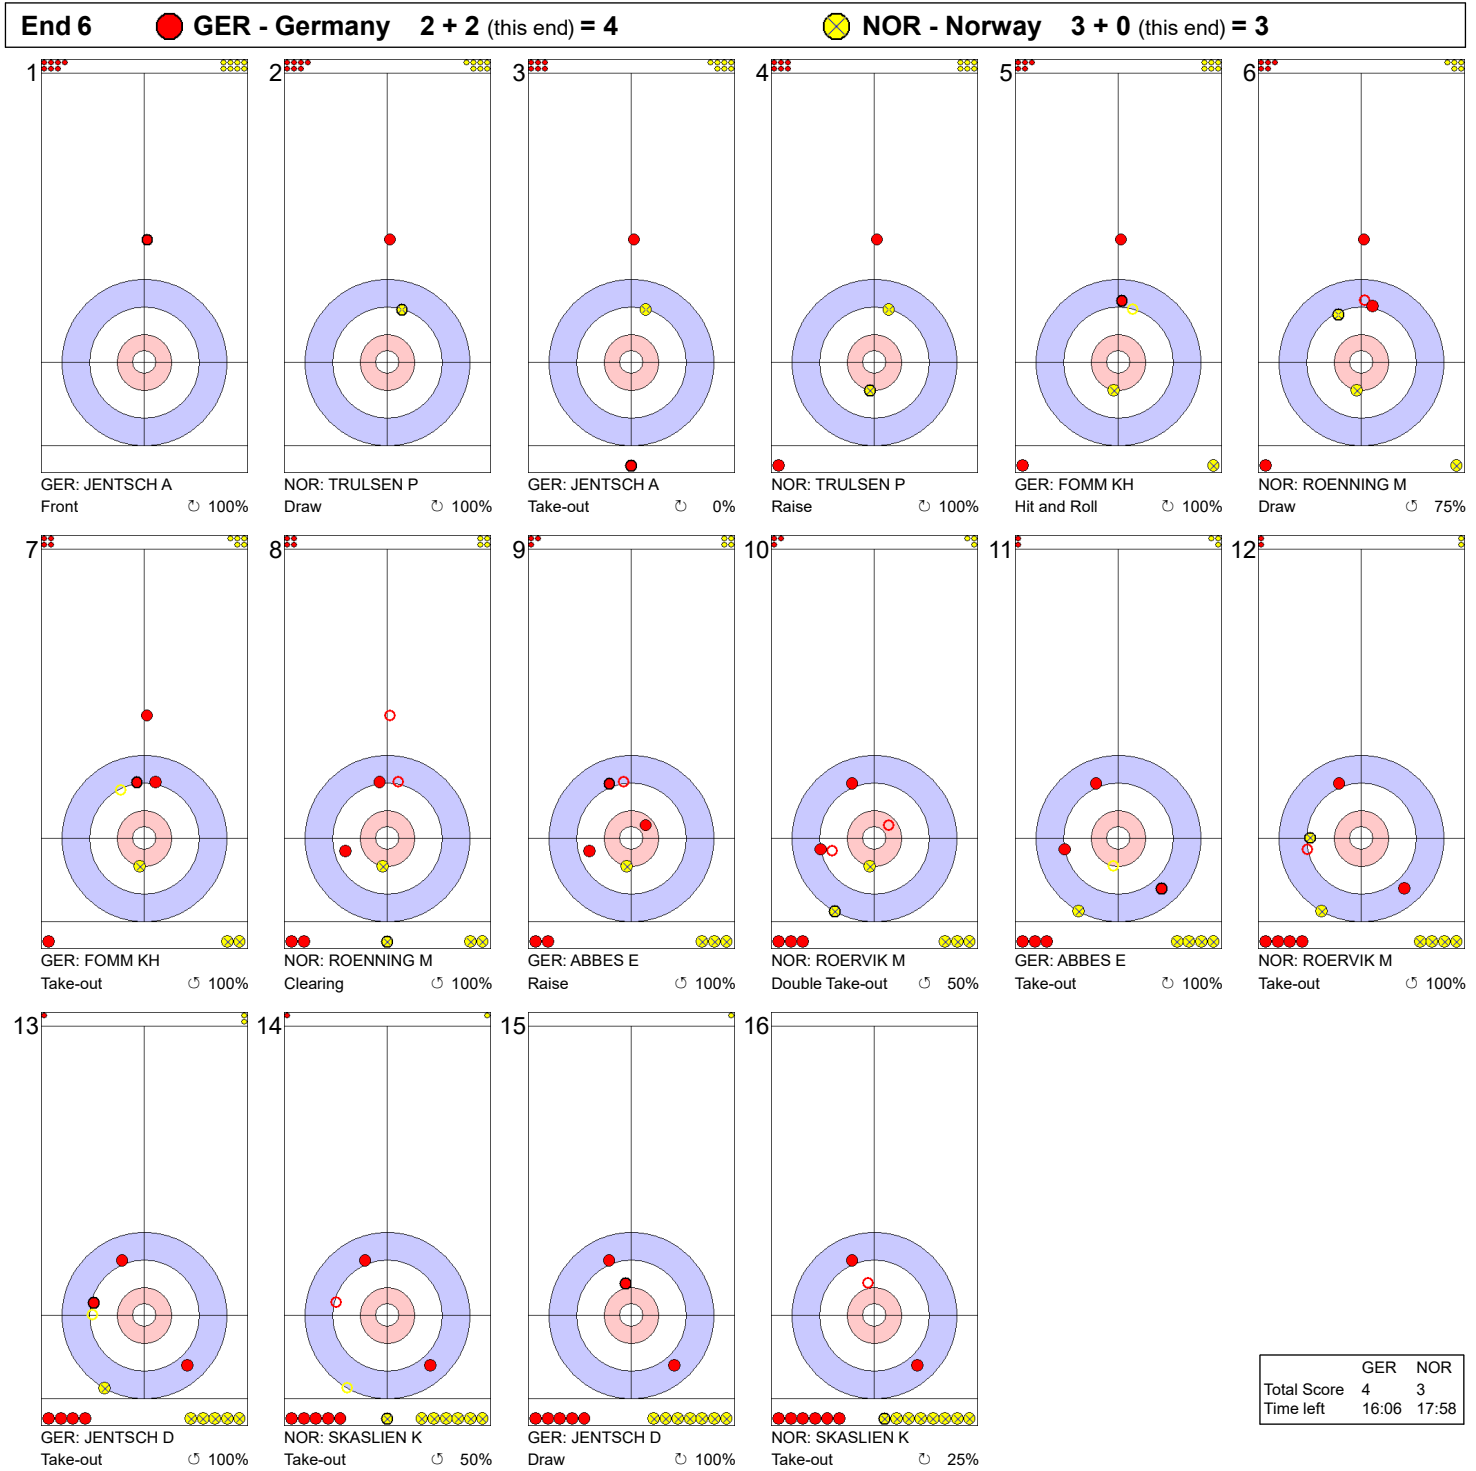

Game - Shot by Shot

Legend:
 Clockwise
 Counter-clockwise
 - Not considered

Game - Shot by Shot

Legend:
 ↻ Clockwise ↺ Counter-clockwise - Not considered

Game - Shot by Shot

Legend:
 Clockwise Counter-clockwise - Not considered

Game - Shot by Shot

Legend:
 ↻ Clockwise ↺ Counter-clockwise - Not considered