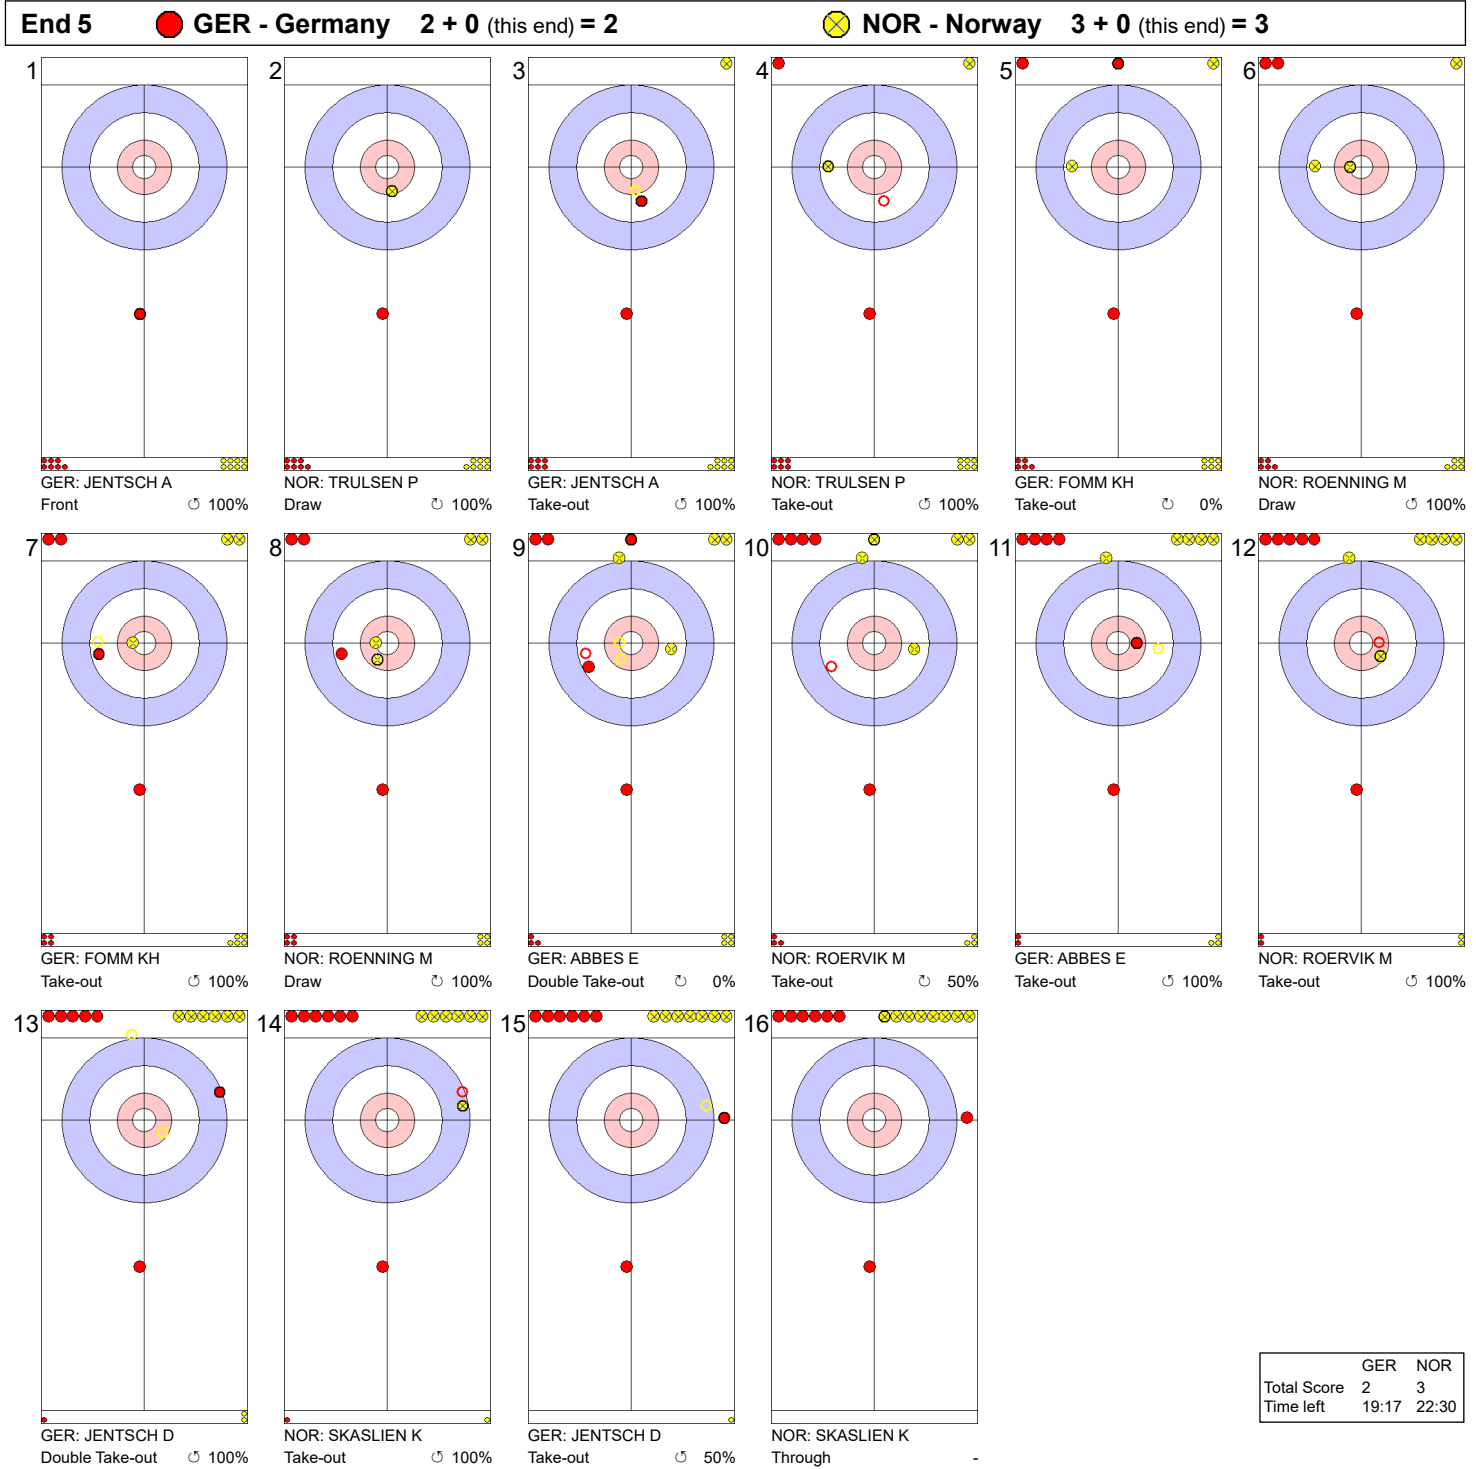

Game - Shot by Shot

Legend:
 Clockwise
 Counter-clockwise
 - Not considered

Game - Shot by Shot

Legend:
 ↻ Clockwise ↺ Counter-clockwise - Not considered

Game - Shot by Shot

Legend:
 Clockwise Counter-clockwise - Not considered

Game - Shot by Shot

Legend:
 ↻ Clockwise ↺ Counter-clockwise - Not considered