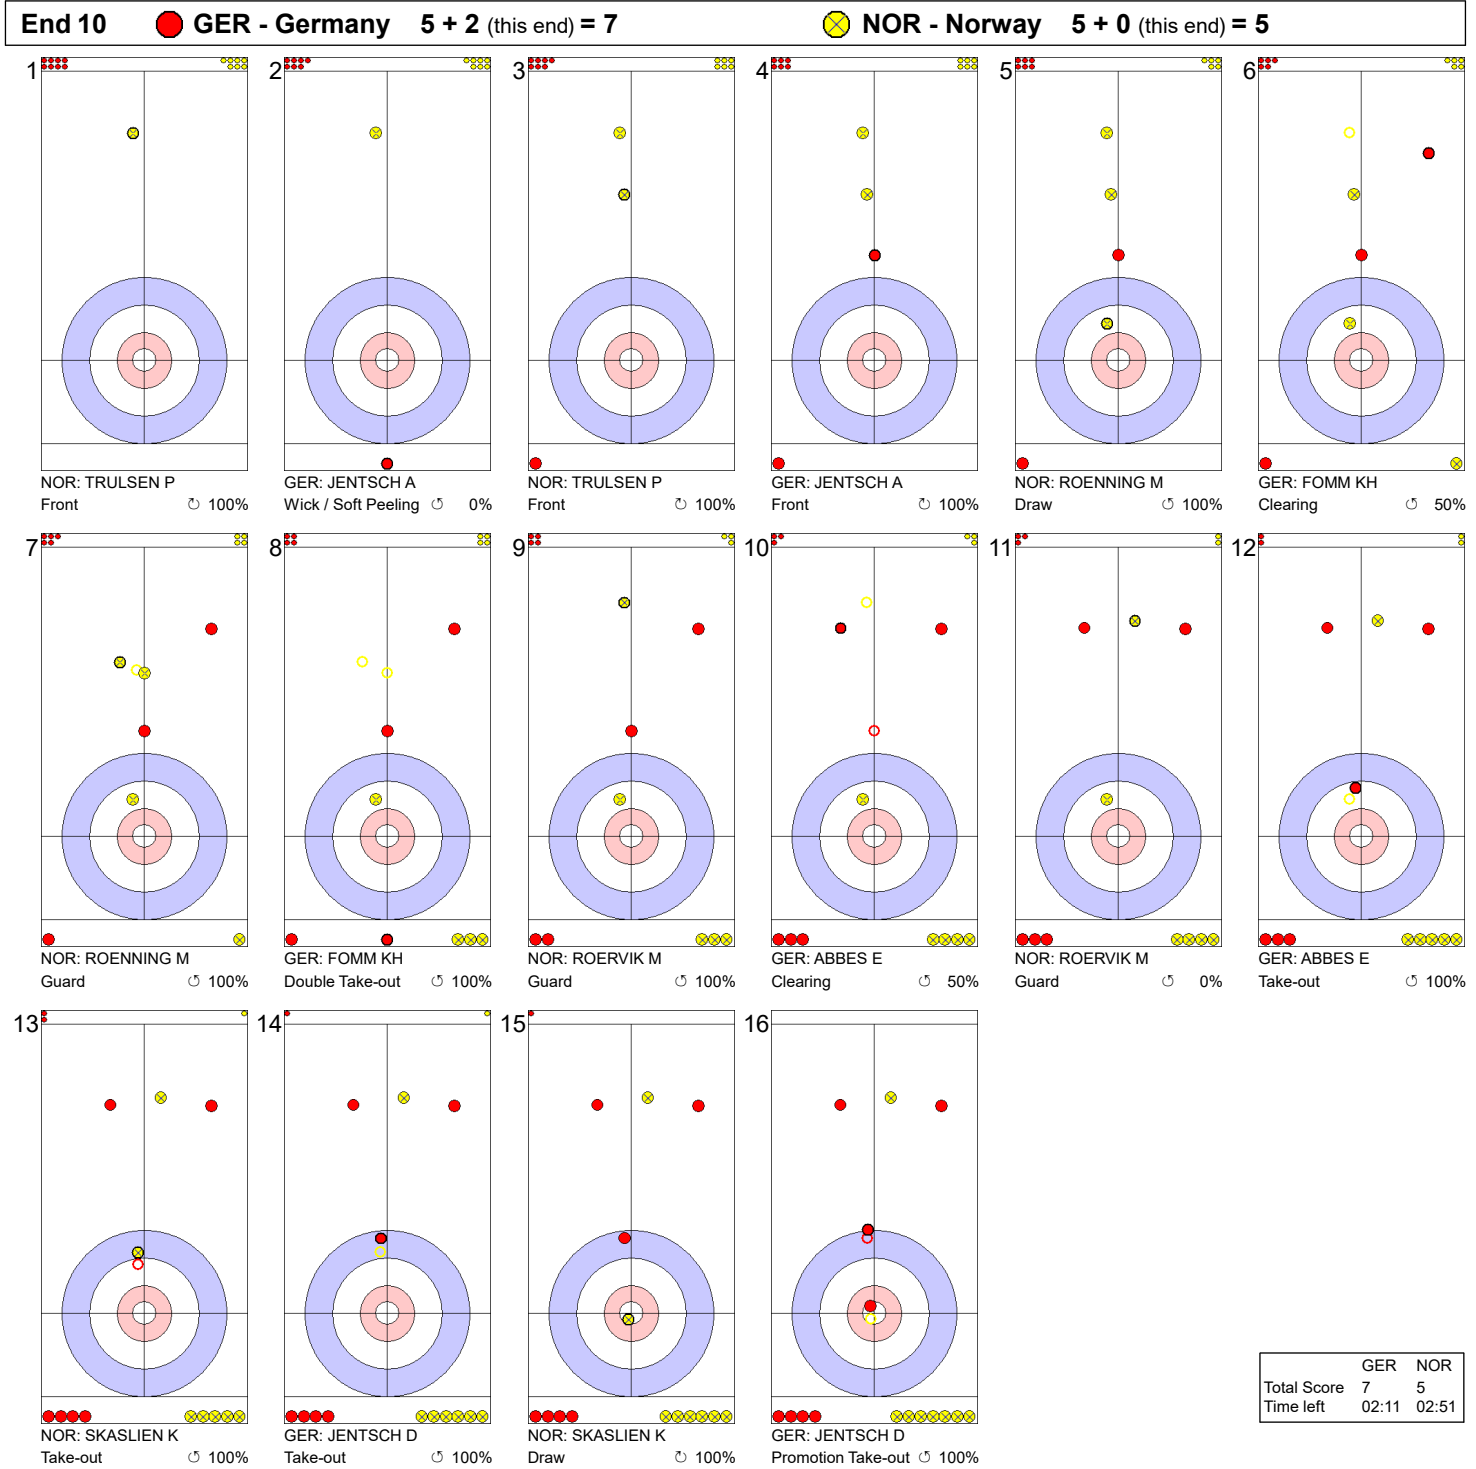

Game - Shot by Shot

Legend:
 Clockwise
 Counter-clockwise
 - Not considered

Game - Shot by Shot

Legend:
 ↻ Clockwise ↺ Counter-clockwise - Not considered

Game - Shot by Shot

Legend:
 Clockwise Counter-clockwise - Not considered

Game - Shot by Shot

Legend:
 ↻ Clockwise ↺ Counter-clockwise - Not considered