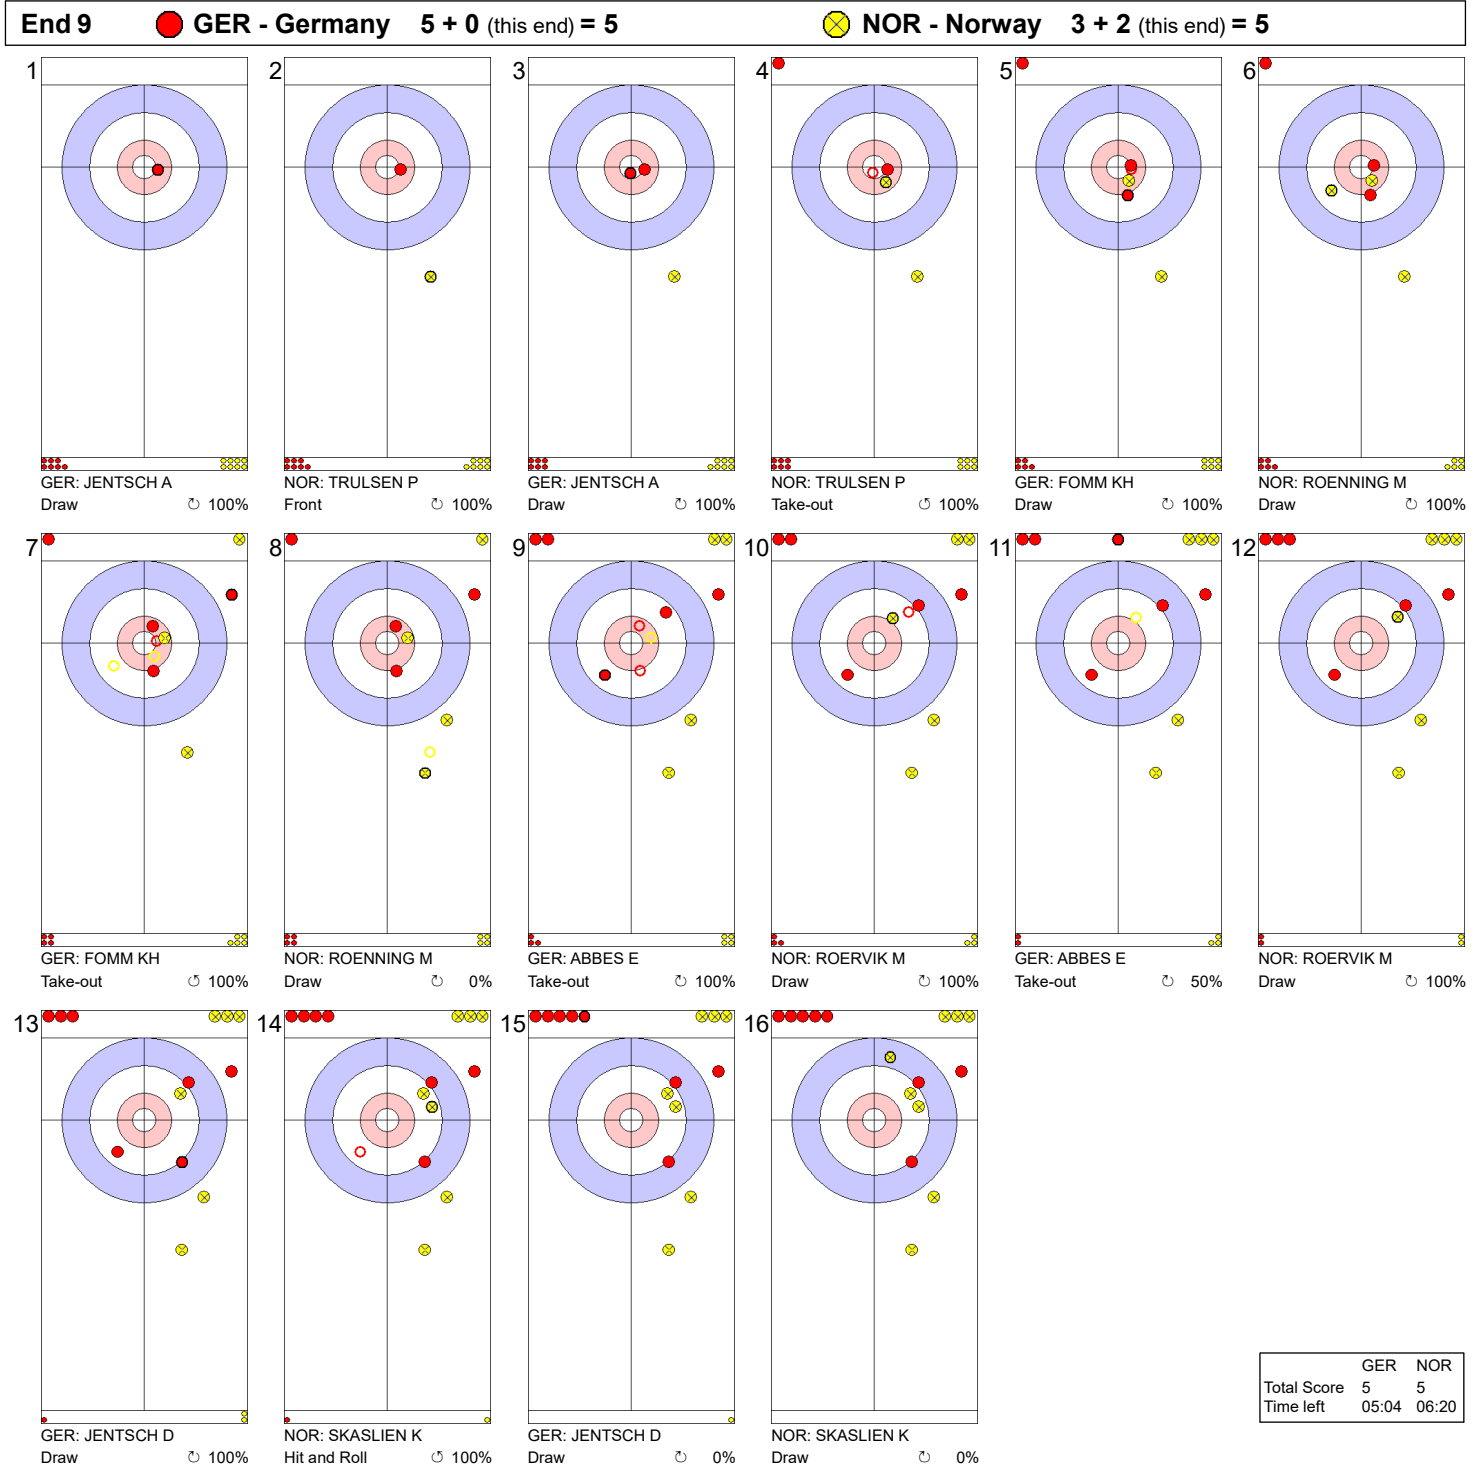

Game - Shot by Shot

Legend:
 Clockwise
 Counter-clockwise
 - Not considered

Game - Shot by Shot

Legend:
 ↻ Clockwise ↺ Counter-clockwise - Not considered

Game - Shot by Shot

Legend:
 Clockwise Counter-clockwise - Not considered

Game - Shot by Shot

Legend:
 ↻ Clockwise ↺ Counter-clockwise - Not considered